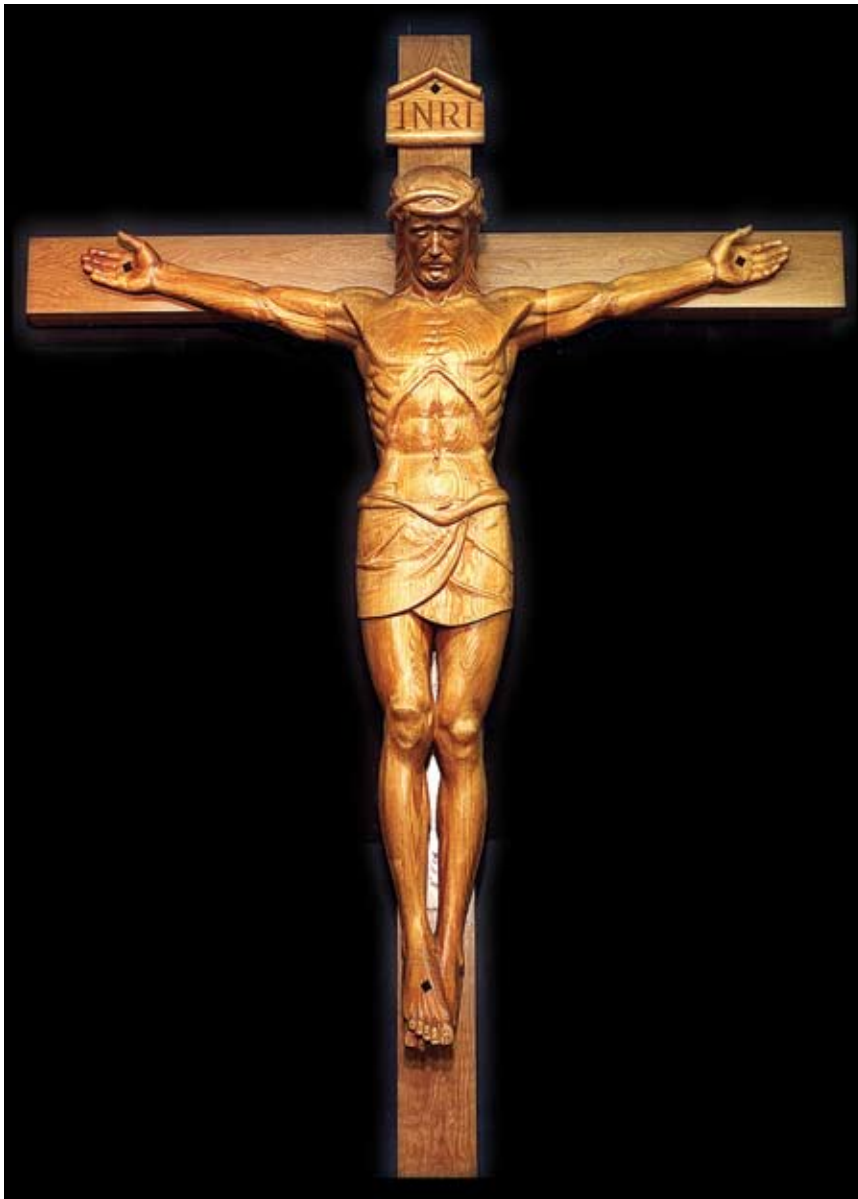

## St. James Cathedral - Hand Carved Wooden Crucifix

Location Chicago, Illinois  
Designer / Architect Soheil Mosun & Ziggy Puchta  
Duration 1983

Scope - Soheil Mosun Limited was commissioned to produce a full scale crucifix for St. James Cathedral in Chicago, Illinois, USA.

Highlights - This magnificent life sized (approximately 6') crucifix was hand carved out of lindenwood (commonly known as basswood) over a two month period in 1983. It was installed and resides above the main altar in the St. James Cathedral.

Front View of the 6' Crucifix

Detail of the Hand Carved Lindenwood

Detail of the Intricately Carved Feet.