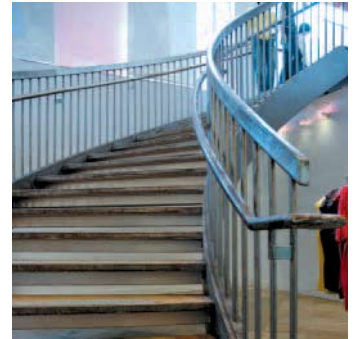

HBC - Outfitters Store - Staircase, Doors and Curtainwall

Location Toronto, Ontario
Designer / Architect E.R.A Architect Inc.
Duration Aug 1998 - Dec 1998

Scope - Exterior curtain wall, two spiral monumental staircases and balustrades and three sets of exterior entry doors and signage.

Highlights - The doors are white oak with oversized 8' x 3' leaves each with a glazed thermal lites enclosing a bronze waterjet cut grill and corporate logo.

Spiral staircase

Antique finished steel

Spiral staircase and balustrades