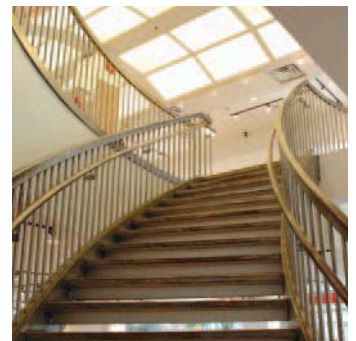

HBC - Outfitters Store - Staircase, Doors and Curtainwall

Location Toronto, Ontario
Designer / Architect E.R.A Architect Inc.
Duration Aug 1998 - Dec 1998

Scope - Exterior curtain wall, two spiral monumental staircases and balustrades and three sets of exterior entry doors and signage.

Highlights - The doors are white oak with oversized 8' x 3' leaves each with a glazed thermal lites enclosing a bronze waterjet cut grill and corporate logo.

Spiral staircase

Antique finished steel

Spiral staircase and balustrades