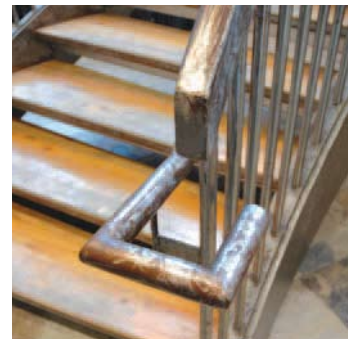

HBC - Outfitters Store - Staircase, Doors and Curtainwall

Location Toronto, Ontario
Designer / Architect E.R.A Architect Inc.
Duration Aug 1998 - Dec 1998

Scope - Exterior curtain wall, two spiral monumental staircases and balustrades and three sets of exterior entry doors and signage.

Highlights - The doors are white oak with oversized 8' x 3' leaves each with a glazed thermal lites enclosing a bronze waterjet cut grill and corporate logo.

Spiral staircase

Antique finished steel

Spiral staircase and balustrades

Spiral staircase

White oak double doors

White oak side door and curtainwall