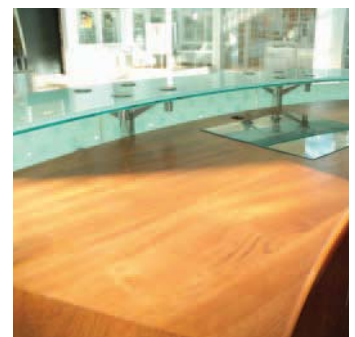

Highlights - This project demanded almost full resources for its duration. This one-of-a-kind customer service desk features exotic jatoba wood cabinetry, integrated computer terminals, curved outer glass hull backlit with low temperature and high duty cycle LED's.

Professional installation

State-of-the-art illumination with cool LED's

Impressive structure and welcoming presence

Unique stainless steel fittings

Exotic jatoba wood counter top