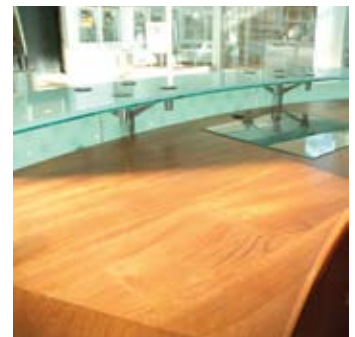

Highlights - This project demanded almost full resources for its duration. This one-of-a-kind customer service desk features exotic jatoba wood cabinetry, integrated computer terminals, curved outer glass hull backlit with low temperature and high duty cycle LED's.

Professional installation

State-of-the-art illumination with cool LED's

Impressive structure and welcoming presence

Unique stainless steel fittings

Exotic jatoba wood counter top